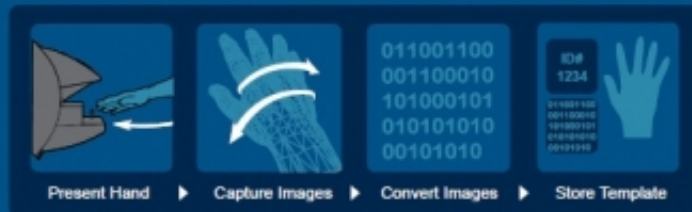

MIFARE.

- ✓ Field-installable Ethernet module.
- ✓ Outdoor enclosures available.
- ✓ Field-upgradeable and expandable memory options to support from 512 to 240,000 users.
- ✓ Three user-definable outputs to connect other devices like audible or silent alarms, door locks or lighting systems.
- ✓ Specially formulated antimicrobial coating on the platen inhibits the growth of bacteria, mold and mildew, limiting the spread of germs. Coating lasts for the life of the product.
- ✓ Blue hand outline on the platen facilitates easy enrollment and reduces errors during verification.

Robust, field proven biometric technologies

Biometric products identify people by analyzing their unique human characteristics. Schlage Hand Geometry readers use field-proven technologies to provide increased security at any door and to ensure that the right person is at the right place at the right time. These technologies are frequently used in universities, data centers, day care centers, airports, health care facilities and government buildings.

Biometric verification - how it works.

Enrollment: This adds your biometric template to the HandKey.

Verification: Are you the same individual that was enrolled in the system?