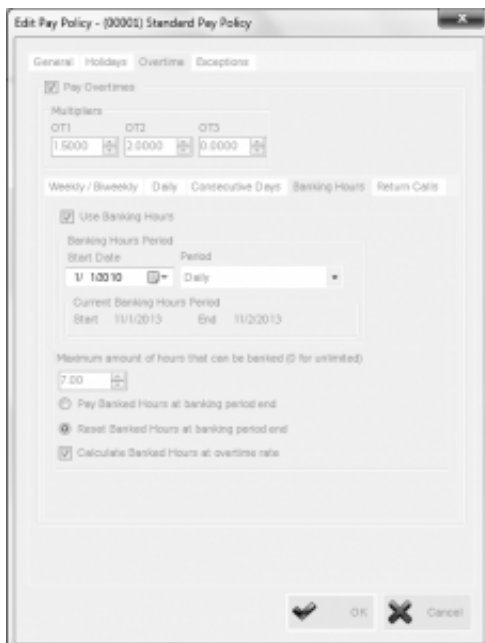

AMG Software Module Bank Hours

Price: $176.00
Free shipping on US orders

Manufacturer:

AMG Software Module Bank Hours

Description

By enabling this module, employees' accumulated overtime hours is stored into "Bank Hours" benefit category. Accumulated "banked" hours can be used by employees for time-offs. Banked hours will be possible to use only during current pay period. At the end of pay period, remaining banked hours should be paid to employee or the balance would be zeroed.

Photos