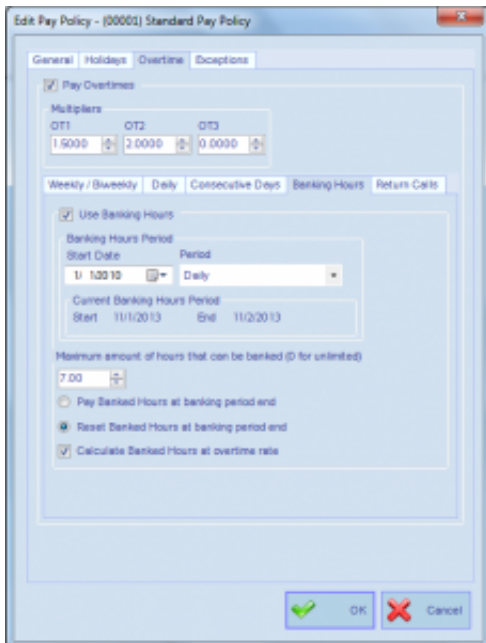

Photos

Default by	Code	Weeks/Period	1 01/01/13
Date-range	10/01/13 - 11/01/13	Standard	4.48/74
Bank Hours			
Standard Message			
Code	Msg	CR	Rate
1000001	AMG	1.5000	1.5000
1000002	1st	2.0000	2.0000
1000003	2nd	0.0000	0.0000
1000004	3rd	0.0000	0.0000
1000005	4th	0.0000	0.0000
1000006	5th	0.0000	0.0000
1000007	6th	0.0000	0.0000
1000008	7th	0.0000	0.0000
1000009	8th	0.0000	0.0000
1000010	9th	0.0000	0.0000
1000011	10th	0.0000	0.0000
1000012	11th	0.0000	0.0000
1000013	12th	0.0000	0.0000
1000014	13th	0.0000	0.0000
1000015	14th	0.0000	0.0000
1000016	15th	0.0000	0.0000
1000017	16th	0.0000	0.0000
1000018	17th	0.0000	0.0000
1000019	18th	0.0000	0.0000
1000020	19th	0.0000	0.0000
1000021	20th	0.0000	0.0000
1000022	21st	0.0000	0.0000
1000023	22nd	0.0000	0.0000
1000024	23rd	0.0000	0.0000
1000025	24th	0.0000	0.0000
1000026	25th	0.0000	0.0000
1000027	26th	0.0000	0.0000
1000028	27th	0.0000	0.0000
1000029	28th	0.0000	0.0000
1000030	29th	0.0000	0.0000
1000031	30th	0.0000	0.0000
1000032	31st	0.0000	0.0000
Standard Message: 0.00 0.00 0.00 0.00 0.00 0.00 0.00 0.00 0.00 0.00 0.00 0.00			
Bank Hours			
Overtime per Day			
Code	Msg	CR	Rate
1000001	AMG	1.5000	1.5000
1000002	1st	2.0000	2.0000
1000003	2nd	0.0000	0.0000
1000004	3rd	0.0000	0.0000
1000005	4th	0.0000	0.0000
1000006	5th	0.0000	0.0000
1000007	6th	0.0000	0.0000
1000008	7th	0.0000	0.0000
1000009	8th	0.0000	0.0000
1000010	9th	0.0000	0.0000
1000011	10th	0.0000	0.0000
1000012	11th	0.0000	0.0000
1000013	12th	0.0000	0.0000
1000014	13th	0.0000	0.0000
1000015	14th	0.0000	0.0000
1000016	15th	0.0000	0.0000
1000017	16th	0.0000	0.0000
1000018	17th	0.0000	0.0000
1000019	18th	0.0000	0.0000
1000020	19th	0.0000	0.0000
1000021	20th	0.0000	0.0000
1000022	21st	0.0000	0.0000
1000023	22nd	0.0000	0.0000
1000024	23rd	0.0000	0.0000
1000025	24th	0.0000	0.0000
1000026	25th	0.0000	0.0000
1000027	26th	0.0000	0.0000
1000028	27th	0.0000	0.0000
1000029	28th	0.0000	0.0000
1000030	29th	0.0000	0.0000
1000031	30th	0.0000	0.0000
1000032	31st	0.0000	0.0000
Standard Message: 0.00 0.00 0.00 0.00 0.00 0.00 0.00 0.00 0.00 0.00 0.00 0.00