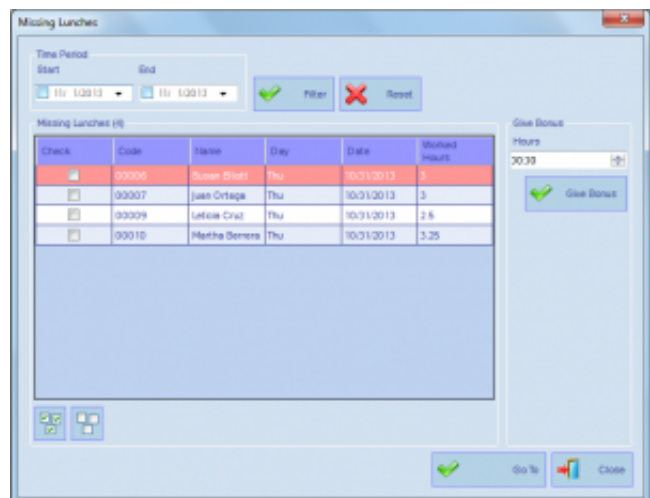

AMG Software Module No Lunch | Professional

Price: $176.00
Free shipping on US orders

Manufacturer:

AMG Software Module No Lunch

Description

This module provides you with 3 additional features related to lunch time management.

1. No Lunch: allows viewing in a separate window or generate report of employees who have missed lunch. Optionally, you can provide bonus hours for each missed lunch.
2. Short Lunch: allows viewing in a separate report employees who have taken lunch for a period shorter than scheduled. In this case, you can optionally provide bonus hours for each short lunch.
3. Late Lunch: allows activating alarm for displaying in a separate window those employees who at the current moment should have already taken lunch, but haven't actually taken yet.

Photos