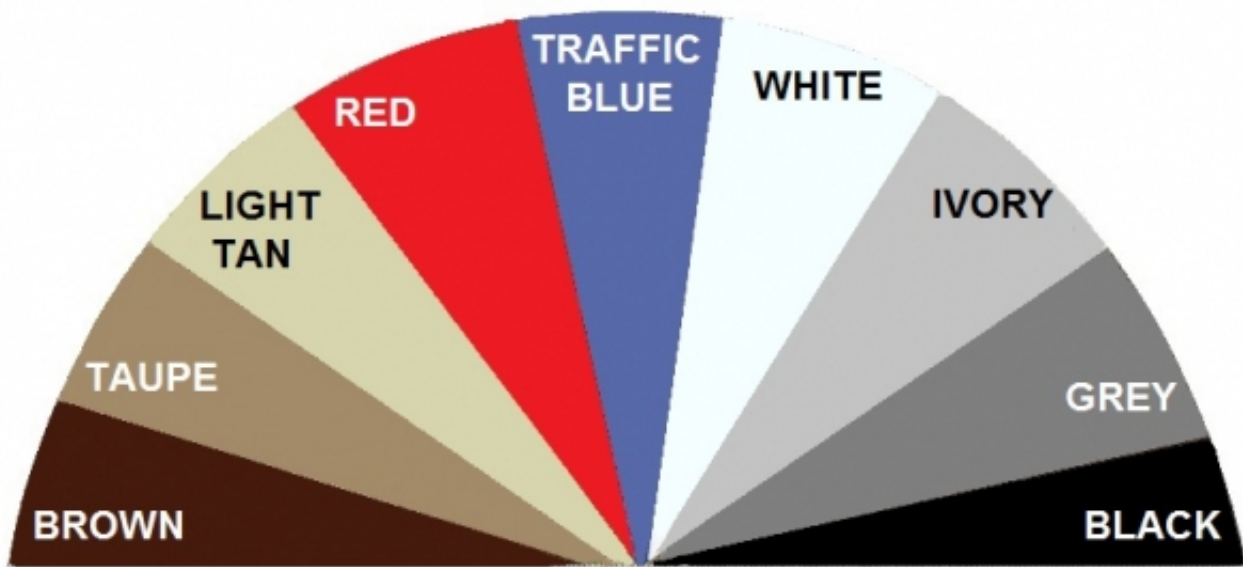

Black, Brown, Grey, Light Tan, Orange, Red, Traffic Blue, White and Taupe.

There is an additional charge of $12.00 for the color selection.

Below is a list of F-series HandPunch terminals that will fit perfectly inside our weather resistant enclosure with heater.

HandPunch 1000	AMG HandPunch-1000 Software Package
HandPunch 2000	AMG HandPunch-2000 Software Package
HandPunch 3000	AMG HandPunch-3000 Software Package
HandPunch 4000	AMG HandPunch-4000 Software Package
HandPunch 1000E	AMG HandPunch-1000E Software Package
HandPunch 2000E	AMG HandPunch-2000E Software Package
HandPunch 3000E	AMG HandPunch-3000E Software Package
HandPunch 4000E	AMG HandPunch-4000E Software Package