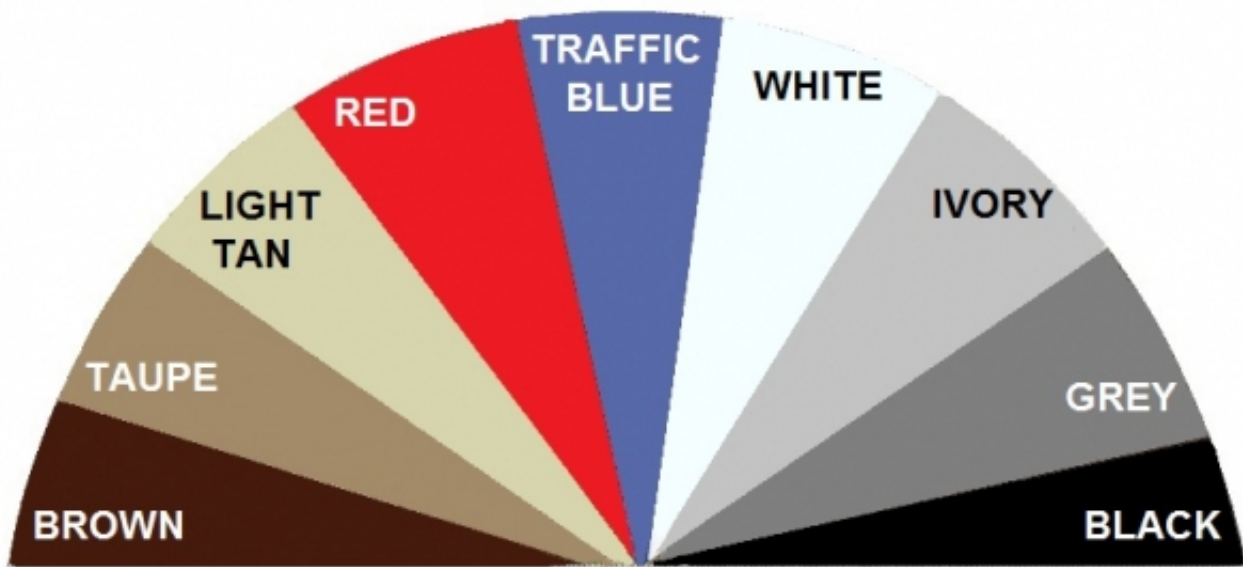

Black, Brown, Gray, Ivory, Light Tan, Orange, Red, Traffic Blue, White and Taupe.

There is an additional charge of $12.00 for the color selection.

Below is a list of F-series HandPunch terminals that will fit perfectly inside our weather resistant enclosure.

HandPunch 1000	AMG HandPunch-1000 Software Package
HandPunch 2000	AMG HandPunch-2000 Software Package
HandPunch 3000	AMG HandPunch-3000 Software Package
HandPunch 4000	AMG HandPunch-4000 Software Package
HandPunch 1000E	AMG HandPunch-1000E Software Package
HandPunch 2000E	AMG HandPunch-2000E Software Package
HandPunch 3000E	AMG HandPunch-3000E Software Package
HandPunch 4000E	AMG HandPunch-4000E Software Package